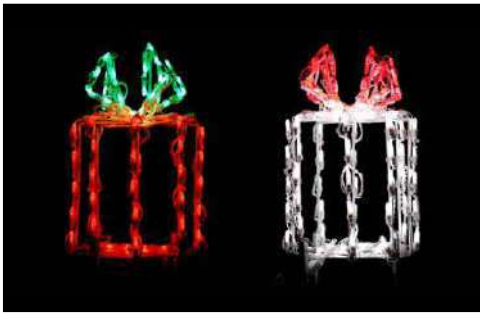

#6035 - LED 16" 3D GIFT BOX - PW/RED

#6031 - LED 24" 3D GIFT BOX - PW/RED

#6036 - LED 16" 3D GIFT BOX - RED/GREEN