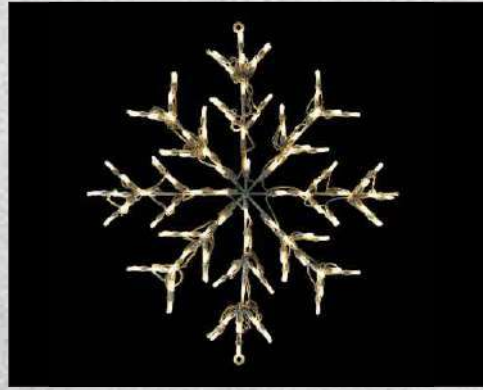

#6057 - 24" Snowflake Classic White